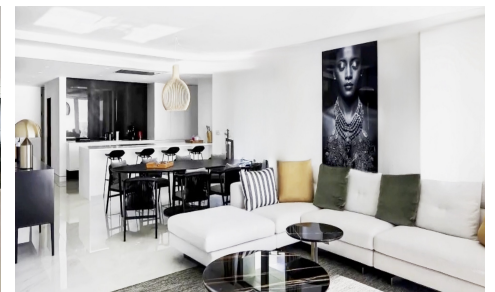

## Apartment in Relleu

€185,000

1

1

91m<sup>2</sup>

N/A

Located in the charming municipality of Relleu, this residential complex offers a variety of housing options that cater to different needs. With a total of 40 units, future residents can choose between apartments and penthouses, each designed to maximize comfort and functionality. The proximity to the airport, just 49 kilometers away, adds significant value for those who travel frequentl...(Ask for More Details!)