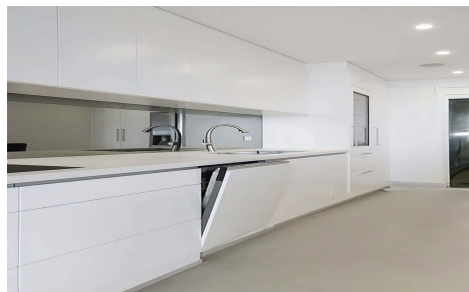

## Apartment in Relleu

€185,000

1

1

91m<sup>2</sup>

N/A

Located in the charming municipality of Relleu, this residential complex offers a variety of housing options that cater to different needs. With a total of 40 units, future residents can choose between apartments and penthouses, each designed to maximize comfort and functionality. The proximity to the airport, just 49 kilometers away, adds significant value for those who travel frequentl...(Ask for More Details!)