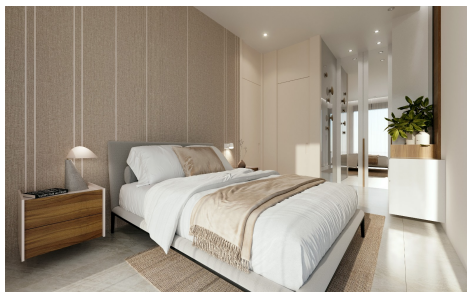

19687142-01

Villa in Torre-Pacheco

€659,900

3

3

142m²

266m²

Located in the charming locality of Santa Rosalia, this exclusive complex of 18 detached homes offers an ideal setting for those seeking tranquility and comfort. The properties are designed to provide a modern and comfortable lifestyle, with a layout that maximizes space and functionality. Each home features three bedrooms and three bathrooms, ensuring ample space for families or those w...(Ask for More Details!)