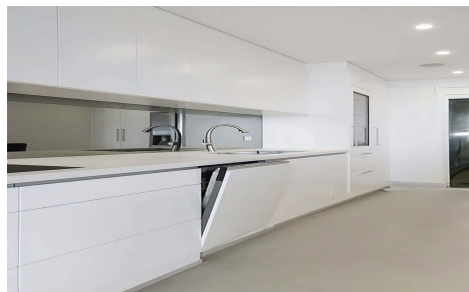

21239159-05

Apartment in Relleu

€149,000

1

1

67m²

N/A

Located in the charming municipality of Relleu, this residential complex offers a variety of housing options that cater to different needs. With a total of 40 units, future residents can choose between apartments and penthouses, each designed to maximize comfort and functionality. The proximity to the airport, just 49 kilometers away, adds significant value for those who travel frequentl...(Ask for More Details!)