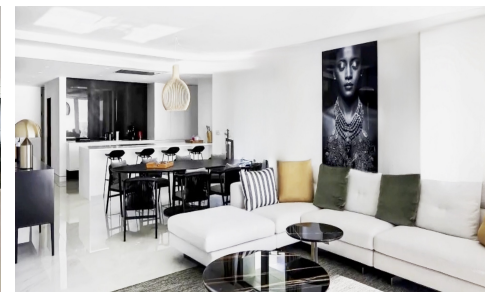

21239159-05

Apartment in Relleu

€149,000

1

1

67m²

N/A

Located in the charming municipality of Relleu, this residential complex offers a variety of housing options that cater to different needs. With a total of 40 units, future residents can choose between apartments and penthouses, each designed to maximize comfort and functionality. The proximity to the airport, just 49 kilometers away, adds significant value for those who travel frequentl...(Ask for More Details!)